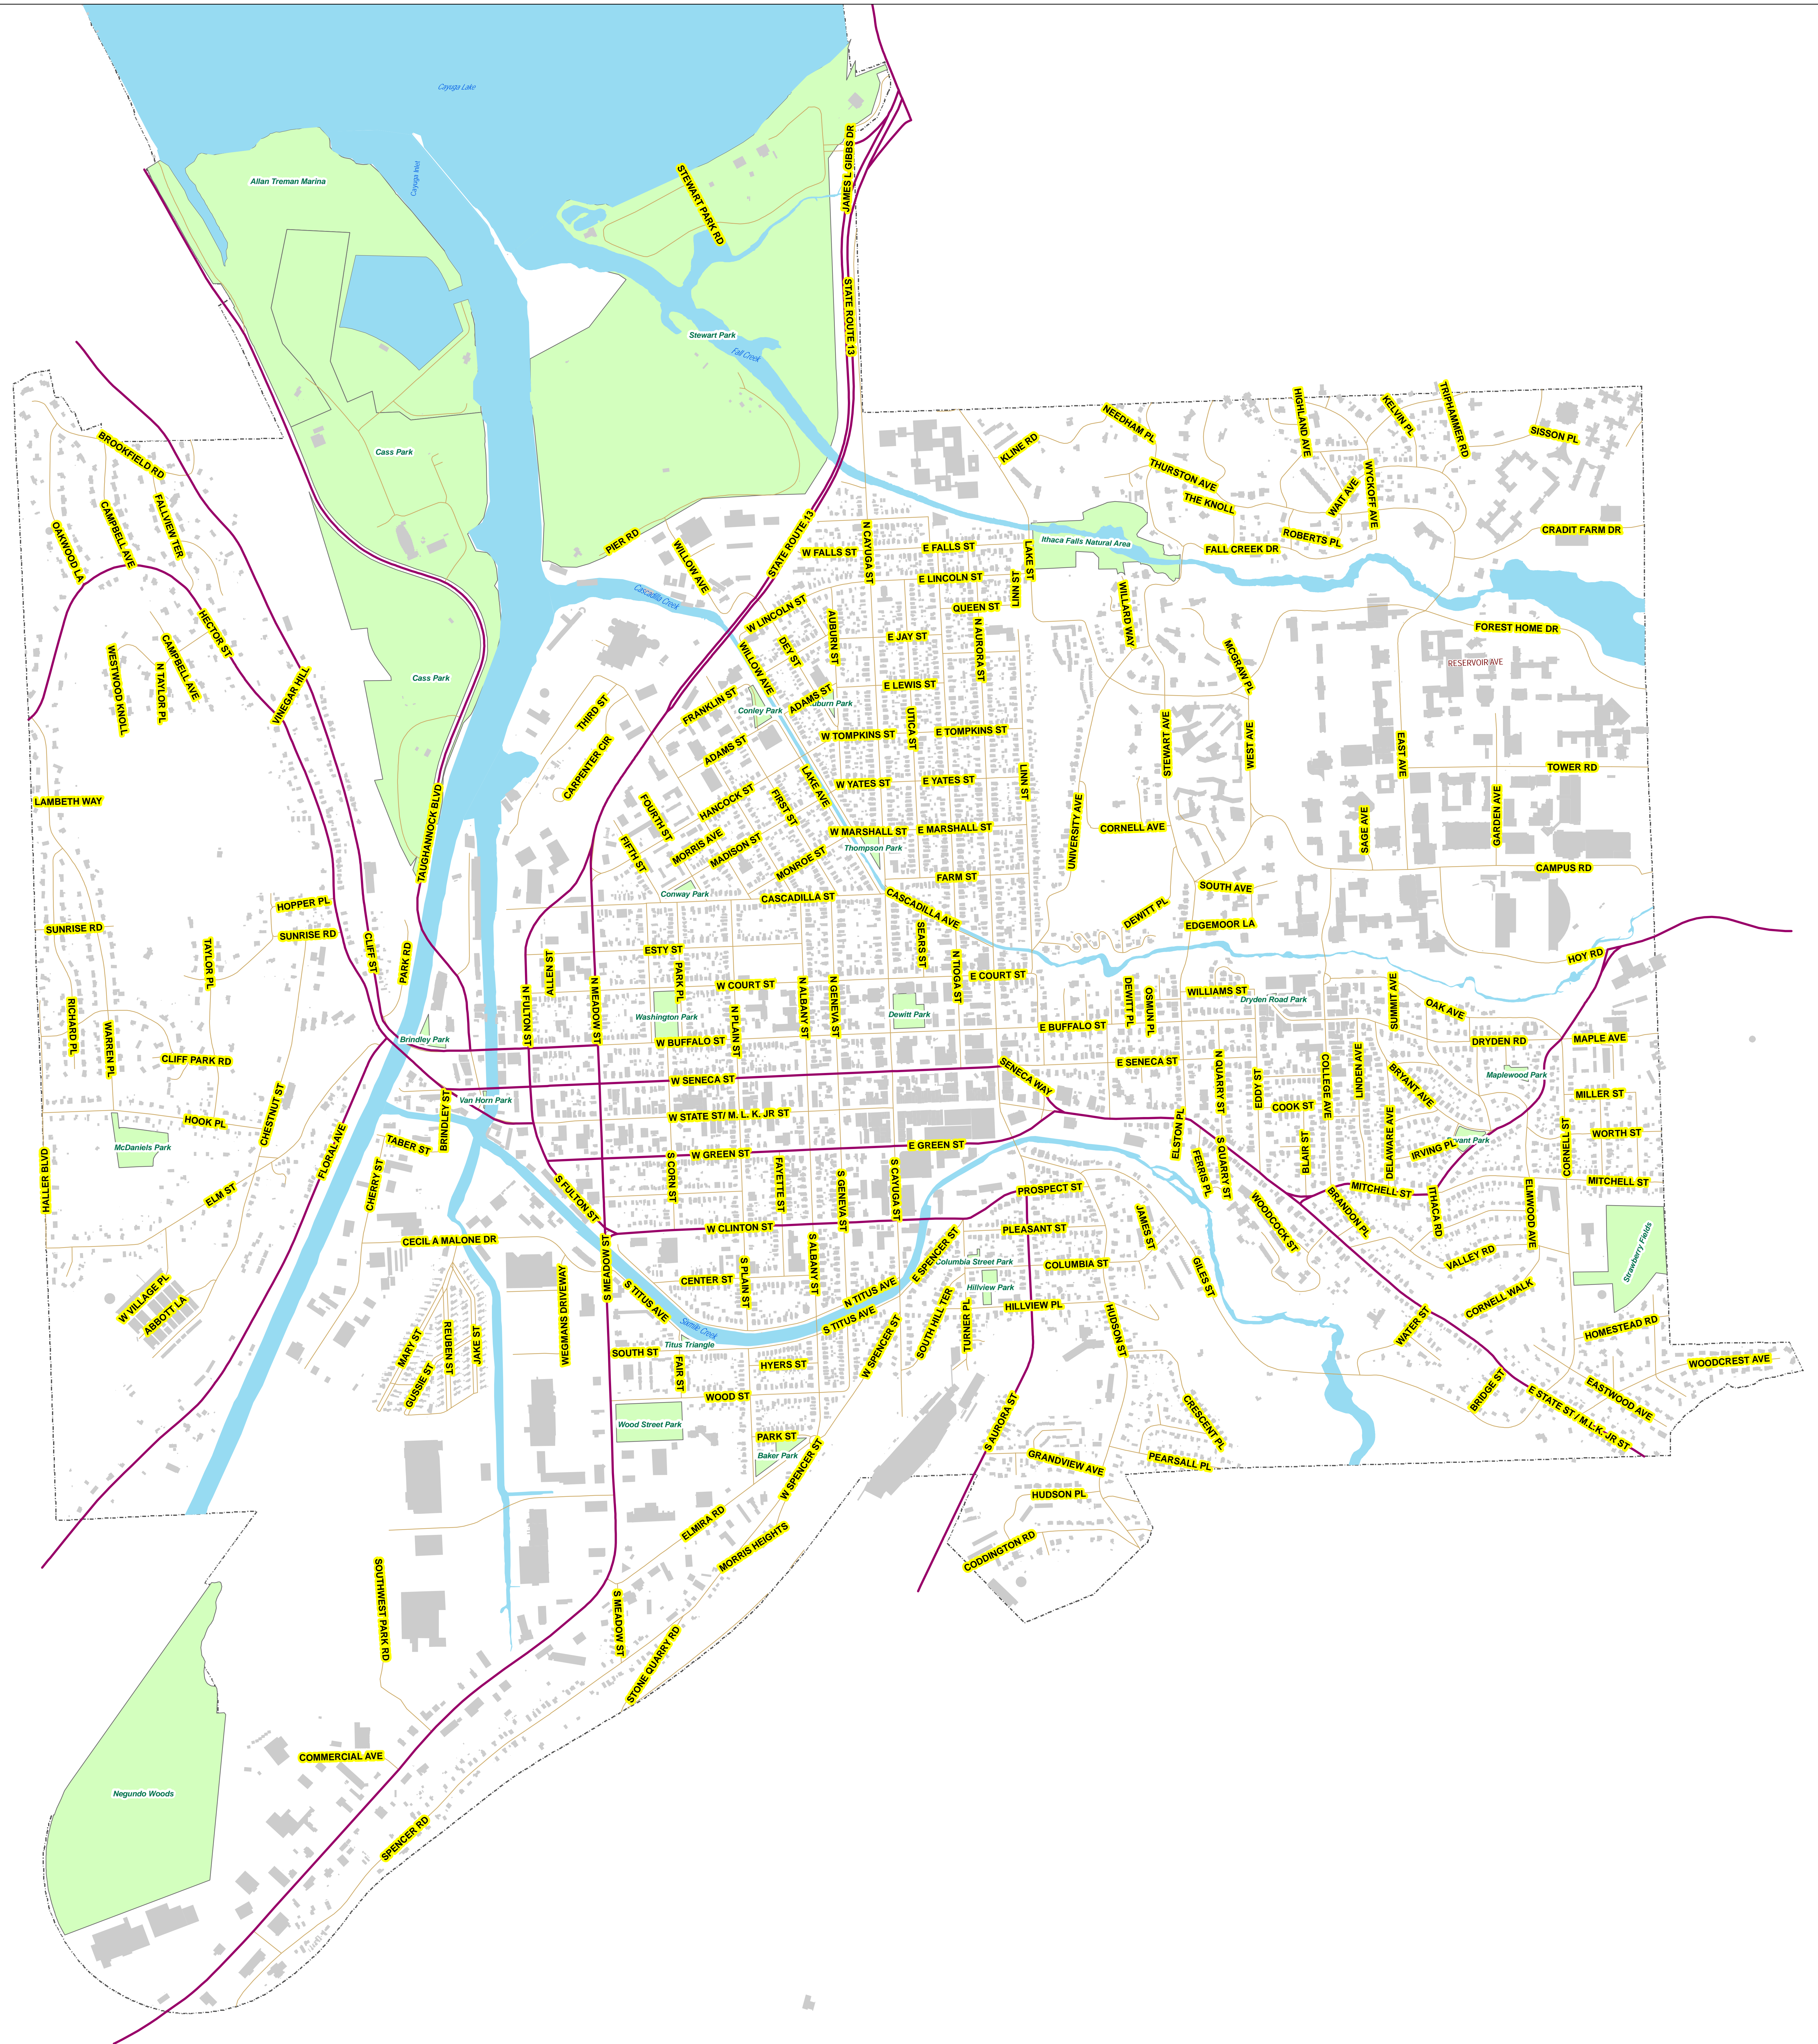

City of Ithaca

0 0.125 0.25 0.5 0.75 1 Mile

NY State Plane, Central GRS 80 Datum
Map Source: Tompkins County Digital Planimetric Map 1991-2009
Map Prepared by: GIS Program, City of Ithaca, NY, March 2010