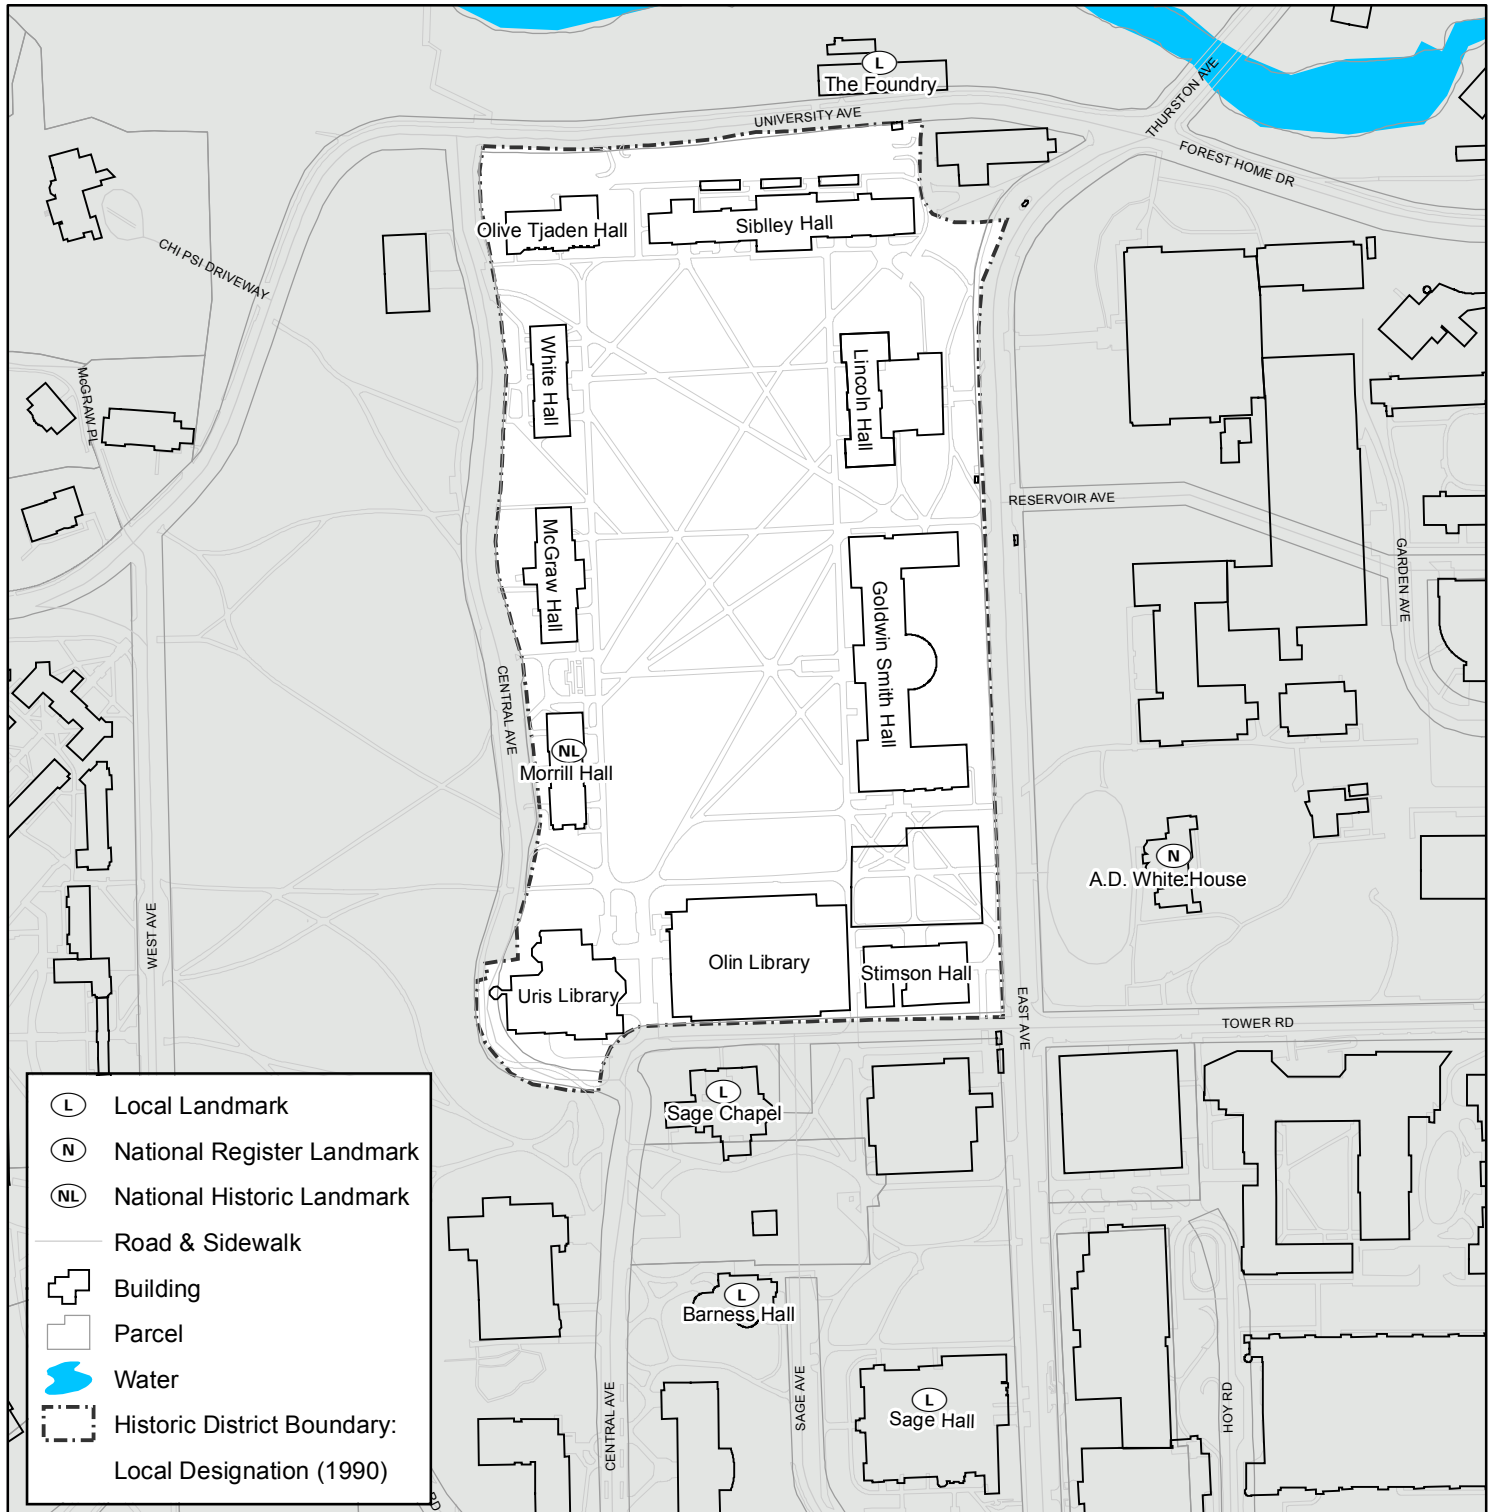

# Cornell Arts Quad

Historic Districts: Ithaca, NY

0 100 200 400 Feet  
1:3,500

NY State Plane, Central GRS 80 Datum  
Map Source: Tompkins County Digital Planimetric Map 1991-2005  
Data Source: City of Ithaca Department of Planning and Development, 2005  
Map Prepared by: GIS Program, City of Ithaca, NY, Nov. 2005